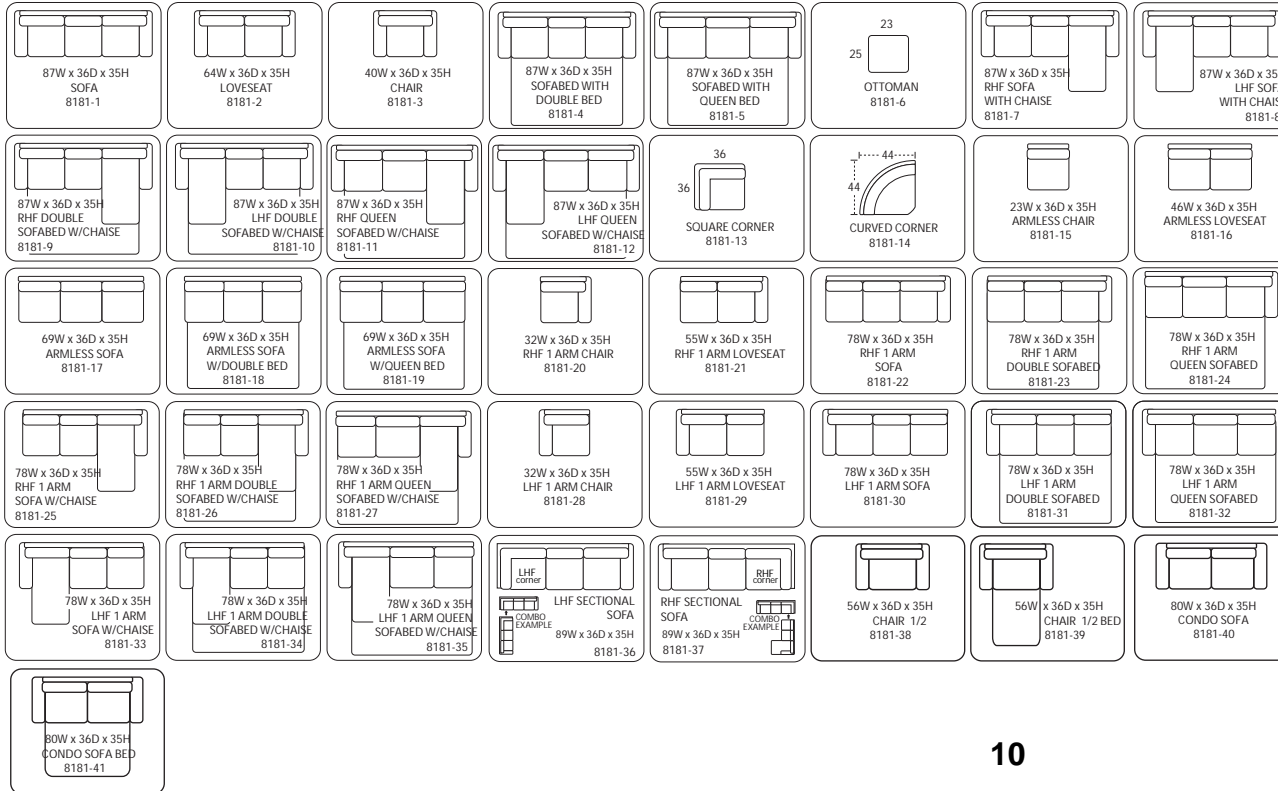

STYLE #	DESCRIPTION
8181 -1	SOFA
-40	CONDO SOFA
-36	ARM LHF SECTIONAL SOFA
-37	ARM RHF SECTIONAL SOFA
-2	LOVE SEAT
-3	CHAIR
-38	CHAIR & 1/2
-39	CHAIR & 1/2 SOFA BED
-41	CONDO SOFA BED (2 over 2) DOUBLE
-4	DOUBLE SOFA BED (full size sofa)
-5	QUEEN SOFA BED (full size sofa)
-6	OTTOMAN 23" X 25" PILLOW TOP
-7	RHF SOFA W/CHAISE
-8	LHF SOFA W/CHAISE
-9	RHF SOFA W/CHAISE DOUBLE BED
-10	LHF SOFA W/CHAISE DOUBLE BED
-11	RHF SOFA W/CHAISE QUEEN BED
-12	LHF SOFA W/CHAISE QUEEN BED
-13	SQUARE CORNER
-14	PIE CORNER
-15	ARMLESS CHAIR
-16	ARMLESS LOVE SEAT
-17	ARMLESS SOFA
-18	ARMLESS DOUBLE SOFA BED
-19	ARMLESS QUEEN SOFA BED
-20	RHF 1-ARM CHAIR
-21	RHF 1-ARM LOVE SEAT
-22	RHF 1- ARM SOFA
-23	RHF 1-ARM DOUBLE SOFA BED
-24	RHF1-ARM QUEEN SOFA BED
-25	RHF 1-ARM SOFA W/CHAISE
-26	RHF 1-ARM SOFA W/CHAISE DOUBLE BED
-27	RHF 1-ARM SOFA W/CHAISE QUEEN BED
-28	LHF 1-ARM CHAIR
-29	LHF 1-ARM LOVE SEAT
-30	LHF 1- ARM SOFA
-31	LHF 1-ARM DOUBLE SOFA BED
-32	LHF1-ARM QUEEN SOFA BED
-33	LHF 1-ARM SOFA W/CHAISE
-34	LHF 1-ARM SOFA W/CHAISE DOUBLE BED
-35	LHF 1-ARM SOFA W/CHAISE QUEEN BED