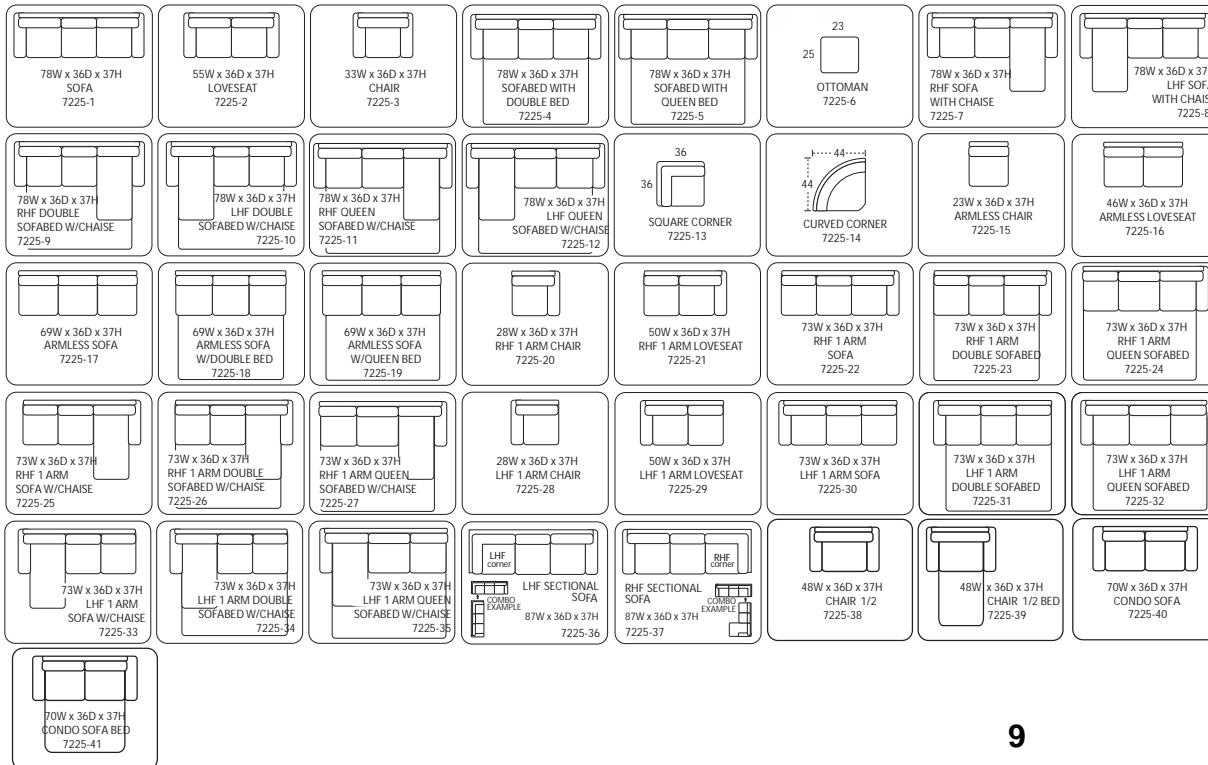

Model 7225

Design Your Comfort Your Own Way

	LENGTH	DEPTH	HEIGHT
CONDO SIZE SOFA BED	70"	36"	36"
CONDO SOFA	70"	36"	36"

PROUDLY MADE IN CANADA

SEMI ATTACHED BACK BOX DOUBLE STITCH
BOX SEAT DOUBLE STITCH
SEAT FOAM 1.9 LB FOAM
SPRING SINUOUS SPRING CONSTRUCTION
2 TOSS PILLOWS AVAILABLE 18 X 18
YOUR FABRIC CHOICE WITH SELF WELT - FIBER FILLED

STYLE #	DESCRIPTION
7225 -1	SOFA
-40	CONDO SOFA
-36	ARM LHF SECTIONAL SOFA
-37	ARM RHF SECTIONAL SOFA
-2	LOVE SEAT
-3	CHAIR
-38	CHAIR & 1/2
-39	CHAIR & 1/2 SOFA BED
-41	CONDO SOFA BED (2 over 2) DOUBLE
-4	DOUBLE SOFA BED (full size sofa)
-5	QUEEN SOFA BED (full size sofa)
-6	OTTOMAN 23" X25" PILLOW TOP
-7	RHF SOFA W/CHAISE
-8	LHF SOFA W/CHAISE
-9	RHF SOFA W/CHAISE DOUBLE BED
-10	LHF SOFA W/CHAISE DOUBLE BED
-11	RHF SOFA W/CHAISE QUEEN BED
-12	LHF SOFA W/CHAISE QUEEN BED
-13	SQUARE CORNER
-14	PIE CORNER
-15	ARMLESS CHAIR
-16	ARMLESS LOVE SEAT
-17	ARMLESS SOFA
-18	ARMLESS DOUBLE SOFA BED
-19	ARMLESS QUEEN SOFA BED
-20	RHF 1-ARM CHAIR
-21	RHF 1-ARM LOVE SEAT
-22	RHF 1- ARM SOFA
-23	RHF 1-ARM DOUBLE SOFA BED
-24	RHF1-ARM QUEEN SOFA BED
-25	RHF 1-ARM SOFA W/CHAISE
-26	RHF 1-ARM SOFA W/CHAISE DOUBLE BED
-27	RHF 1-ARM SOFA W/CHAISE QUEEN BED
-28	LHF 1-ARM CHAIR
-29	LHF 1-ARM LOVE SEAT
-30	LHF 1- ARM SOFA
-31	LHF 1-ARM DOUBLE SOFA BED
-32	LHF1-ARM QUEEN SOFA BED
-33	LHF 1-ARM SOFA W/CHAISE
-34	LHF 1-ARM SOFA W/CHAISE DOUBLE BED
-35	LHF 1-ARM SOFA W/CHAISE QUEEN BED