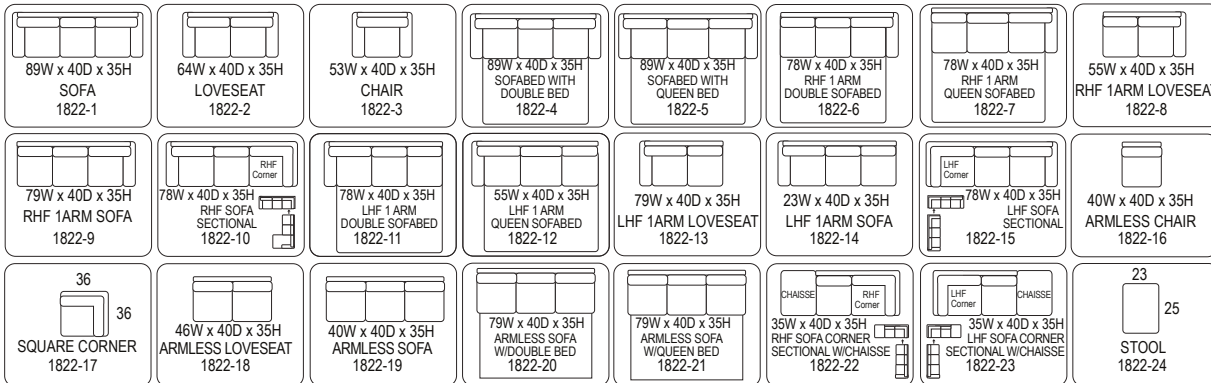

**Model
1822**

Design Your Comfort Your Own Way

**PROUDLY MADE IN
CANADA**

*SEMI ATTACHED BACK BOX DOUBLE STITCH
BOX SEAT DOUBLE STITCH
SEAT FOAM 1.9 LB FOAM
SPRING SINUOUS SPRING CONSTRUCTION
TOSS PILLOWS - N/A*

STYLE #	DESCRIPTION
1822 -1	Sofa
-2	Love Seat
-3	Chair
-4	Double Sofa Bed
-5	Queen Sofa Bed
-6	RHF 1-Arm Double Sofa Bed
-7	RHF 1-Arm Queen Sofa Bed
-8	RHF 1-Arm Love Seat
-9	RHF 1-Arm Sofa
-10	ARM RHF Sofa Section arm
-11	LHF 1-Arm Double Sofa Bed
-12	LHF 1-Arm Queen Sofa Bed
-13	LHF 1-Arm Love Seat
-14	LHF 1-Arm Sofa
-15	LHF Sofa Section arm
-16	Armless Chair
-17	Square Corner
-18	Armless Love Seat
-19	Armless Sofa
-20	Armless Double Sofa bed
-21	Armless Queen Sofa bed
-22	RHF Sofa Corner Sectional w /Chaise
-23	LHF Sofa Corner Sectional w /Chaise
-24	Stool 23" X 25"