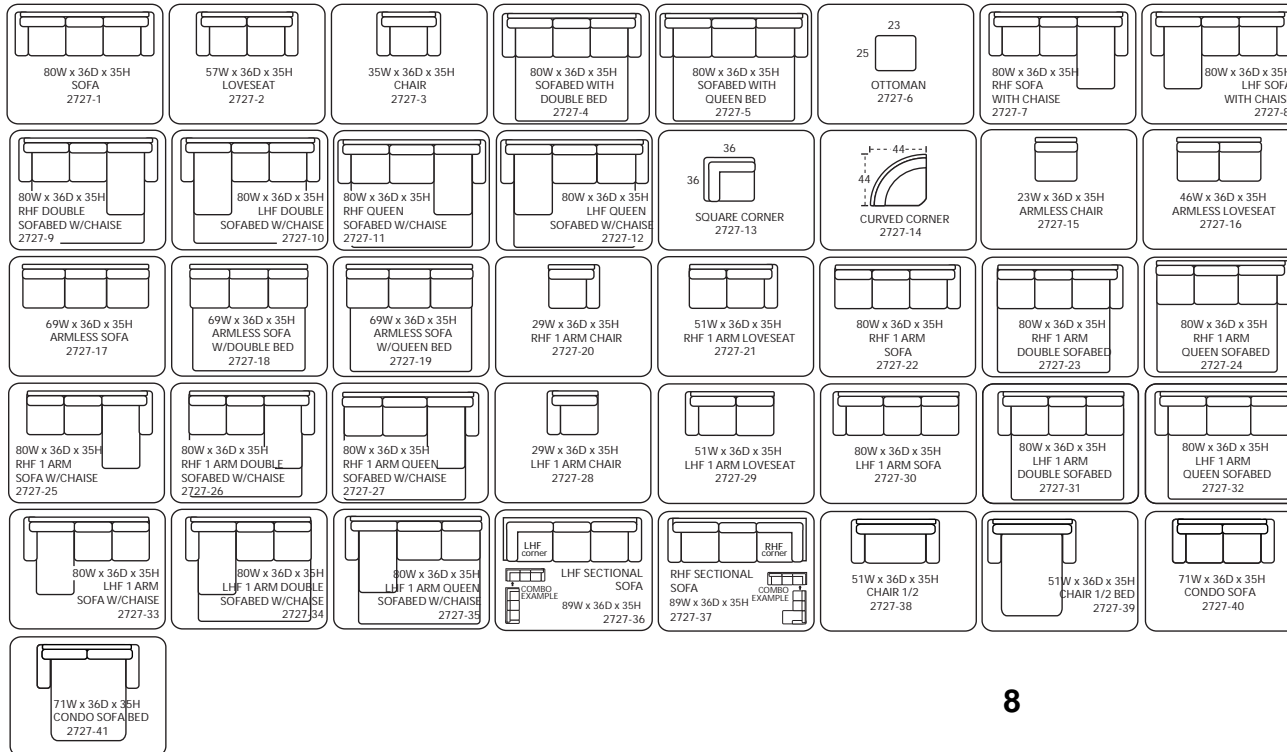

STYLE #	DESCRIPTION
2727 -1	SOFA
-40	CONDO SOFA
-36	ARM LHF SECTIONAL SOFA
-37	ARM RHF SECTIONAL SOFA
-2	LOVE SEAT
-3	CHAIR
-38	CHAIR & 1/2
-39	CHAIR & 1/2 SOFA BED
-41	CONDO SOFA BED (2 over 2)
-4	DOUBLE SOFA BED (full size sofa)
-5	QUEEN SOFA BED (full size sofa)
-6	OTTOMAN
-7	RHF SOFA W/CHAISE
-8	LHF SOFA W/CHAISE
-9	RHF SOFA W/CHAISE DOUBLE BED
-10	LHF SOFA W/CHAISE DOUBLE BED
-11	RHF SOFA W/CHAISE QUEEN BED
-12	LHF SOFA W/CHAISE QUEEN BED
-13	SQUARE CORNER
-14	PIE CORNER
-15	ARMLESS CHAIR
-16	ARMLESS LOVE SEAT
-17	ARMLESS SOFA
-18	ARMLESS DOUBLE SOFA BED
-19	ARMLESS QUEEN SOFA BED
-20	RHF 1-ARM CHAIR
-21	RHF 1-ARM LOVE SEAT
-22	RHF 1- ARM SOFA
-23	RHF 1-ARM DOUBLE SOFA BED
-24	RHF1-ARM QUEEN SOFA BED
-25	RHF 1-ARM SOFA W/CHAISE
-26	RHF 1-ARM SOFA W/CHAISE DOUBLE BED
-27	RHF 1-ARM SOFA W/CHAISE QUEEN BED
-28	LHF 1-ARM CHAIR
-29	LHF 1-ARM LOVE SEAT
-30	LHF 1- ARM SOFA
-31	LHF 1-ARM DOUBLE SOFA BED
-32	LHF1-ARM QUEEN SOFA BED
-33	LHF 1-ARM SOFA W/CHAISE
-34	LHF 1-ARM SOFA W/CHAISE DOUBLE BED
-35	LHF 1-ARM SOFA W/CHAISE QUEEN BED