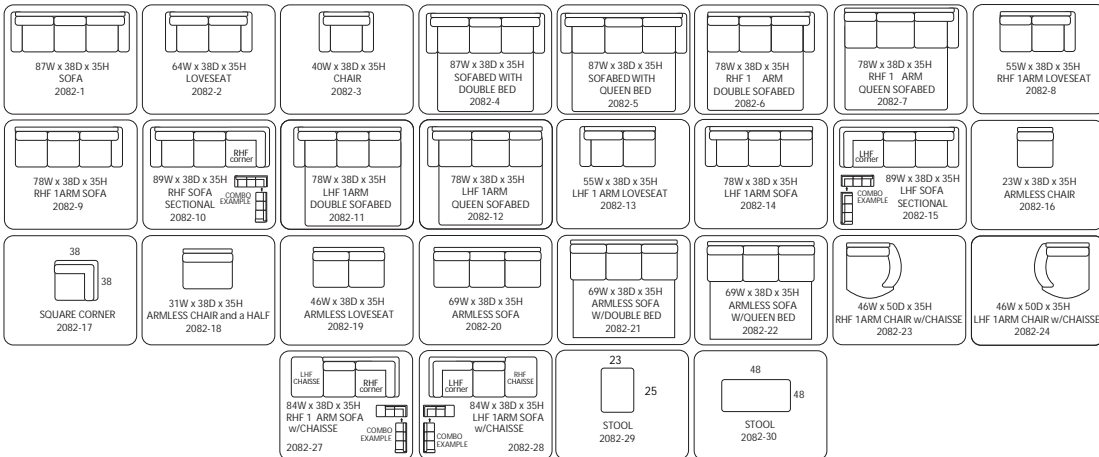

Model 2082

SEMI ATTACHED BACK BOX DOUBLE STITCH
BOX SEAT DOUBLE STITCH
SEAT FOAM 1.9 LB FOAM
SPRING SINUOUS SPRING CONSTRUCTION
2 TOSS PILLOWS AVAILABLE 22 X 22
YOUR FABRIC CHOICE WITH BOX PLAIN FIBER FILLED

PROUDLY MADE IN CANADA

| STYLE # | DESCRIPTION |
|---------|----------------------------------|
| 2082 -1 | Sofa |
| -2 | Love Seat |
| -3 | Chair |
| -4 | Double Sofa Bed (full size sofa) |
| -5 | Queen Sofa Bed (full size sofa) |
| -6 | RHF 1-Arm Double Sofa Bed |
| -7 | RHF 1-Arm Queen Sofa Bed |
| -8 | RHF 1-Arm Love Seat |
| -9 | RHF 1-Arm Sofa |
| -10 | RHF Sofa Section arm |
| -11 | LHF 1-Arm Double Sofa Bed |
| -12 | LHF 1-Arm Queen Sofa Bed |
| -13 | LHF 1-Arm Love Seat |
| -14 | LHF 1-Arm Sofa |
| -15 | LHF Sofa Section arm |
| -16 | Armless Chair (23"w) |
| -17 | Square Corner |
| -18 | Armless Chair & 1/2 (31") |
| -19 | Armless Love Seat |
| -20 | Armless Sofa |
| -21 | Armless Double Sofa bed |
| -22 | Armless Queen Sofa bed |
| -23 | RHF 1-Arm Chair w/chaise(CURVED) |
| -24 | LHF 1-Arm Chair w/chaise(CURVED) |
| -27 | RHF Sofa w/Chaise |
| -28 | LHF Sofa w/Chaise |
| -29 | Ottoman (23" x 25") PILLOW TOP |
| -30 | Ottoman (48" x 48") TIGHT TOP |