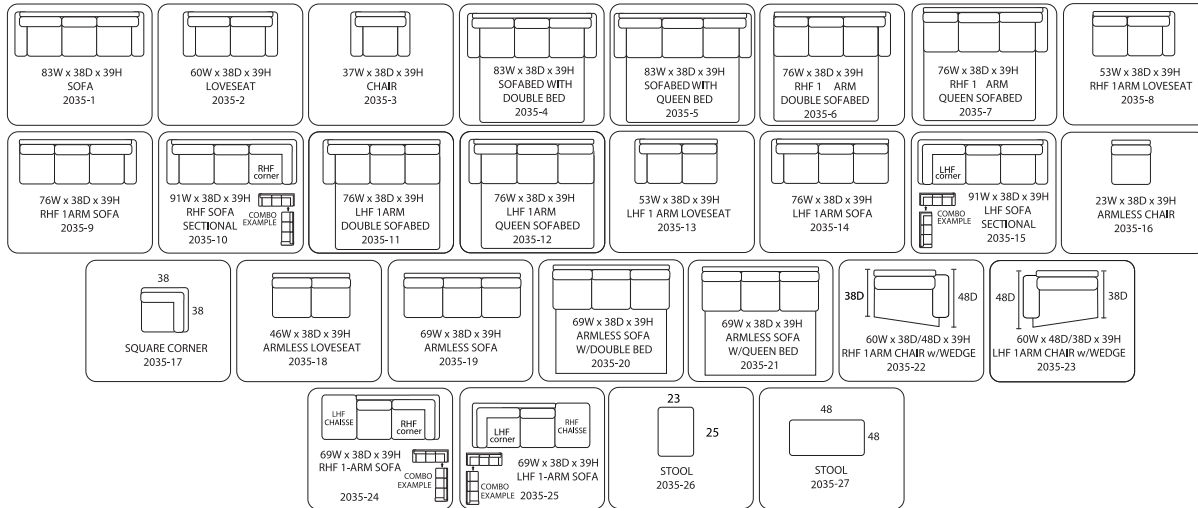

*SEMI-ATTACHED BACK BOX DOUBLE WELT*  
*T CUSHION BACK*  
*BOX SEAT DOUBLE WELT T SEAT CUSHION*  
*SEAT FOAM 1.9 LB FOAM*  
*SPRING SINUOUS SPRING CONSTRUCTION*  
*2 TOSS PILLOWS AVAILABLE 20 X 20*  
*YOUR FABRIC CHOICE WITH SELF WELT - FIBER FILLED*

STYLE #	DESCRIPTION
2035 -1	Sofa
-2	Love Seat
-3	Chair
-4	Double Sofa Bed
-5	Queen Sofa Bed
-6	RHF 1-Arm Double Sofa Bed
-7	RHF 1-Arm Queen Sofa Bed
-8	RHF 1-Arm Love Seat
-9	RHF 1-Arm Sofa
-10	ARM RHF Sofa Section arm
-11	LHF 1-Arm Double Sofa Bed
-12	LHF 1-Arm Queen Sofa Bed
-13	LHF 1-Arm Love Seat
-14	LHF 1-Arm Sofa
-15	LHF Sofa Section arm
-16	Armless Chair (23"w)
-17	Square Corner
-18	Armless Love Seat
-19	Armless Sofa
-20	Armless Double Sofa bed
-21	Armless Queen Sofa bed
-22	RHF 1-Arm Chair w/chaise(CUDDLER)
-23	LHF 1-Arm Chair w/chaise(CUDDLER)
-24	RHF Sofa w/Chaise
-25	LHF Sofa w/Chaise
-26	Ottoman (23" x 25") PILLOW TOP
-27	Ottoman (48" x 48") TIGHT TOP