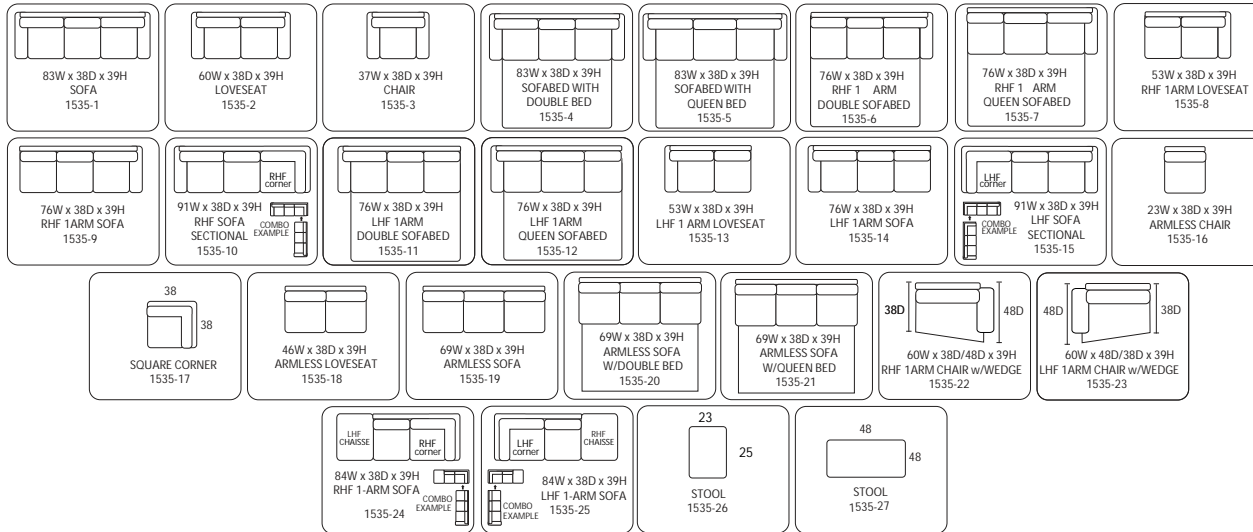

*SEMI ATTACHED BACK KNIFE EDGE WELT  
T CUSHION BACK  
BOX SEAT DOUBLE WELT T SEAT CUSHION  
SEAT FOAM 1.9 LB FOAM  
SPRING SINUOUS SPRING CONSTRUCTION  
2 TOSS PILLOWS AVAILABLE 20 X 20  
YOUR FABRIC CHOICE WITH SELF WELT - FIBER FILLED*

STYLE #	DESCRIPTION
1535 -1	Sofa
-2	Love Seat
-3	Chair
-4	Double Sofa Bed
-5	Queen Sofa Bed
-6	RHF 1-Arm Double Sofa Bed
-7	RHF 1-Arm Queen Sofa Bed
-8	RHF 1-Arm Love Seat
-9	RHF 1-Arm Sofa
-10	ARM RHF Sofa Section arm
-11	LHF 1-Arm Double Sofa Bed
-12	LHF 1-Arm Queen Sofa Bed
-13	LHF 1-Arm Love Seat
-14	LHF 1-Arm Sofa
-15	LHF Sofa Section arm
-16	Armless Chair (23" w)
-17	Square Corner
-18	Armless Love Seat
-19	Armless Sofa
-20	Armless Double Sofa bed
-21	Armless Queen Sofa bed
-22	RHF 1-Arm Chair w/chaise(CUDDLER)
-23	LHF 1-Arm Chair w/chaise(CUDDLER)
-24	RHF Sofa w/Chaise
-25	LHF Sofa w/Chaise
-26	Ottoman (23" x 25") PILLOW TOP
-27	Ottoman (48" x 48") TIGHT TOP