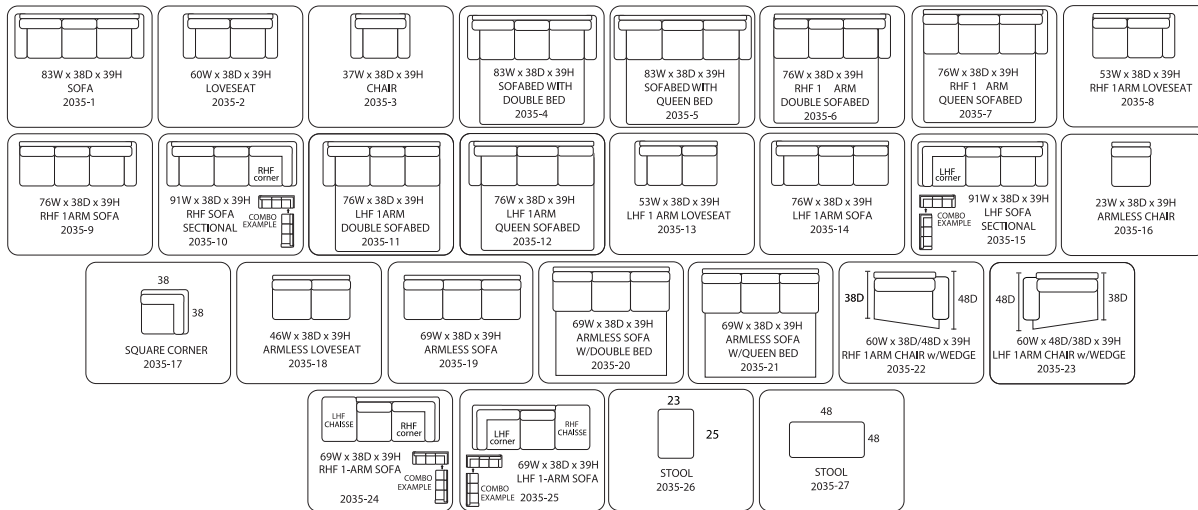

STYLE #	DESCRIPTION
2035 -1	Sofa
-2	Love Seat
-3	Chair
-4	Double Sofa Bed
-5	Queen Sofa Bed
-6	RHF 1-Arm Double Sofa Bed
-7	RHF 1-Arm Queen Sofa Bed
-8	RHF 1-Arm Love Seat
-9	RHF 1-Arm Sofa
-10	ARM RHF Sofa Section arm
-11	LHF 1-Arm Double Sofa Bed
-12	LHF 1-Arm Queen Sofa Bed
-13	LHF 1-Arm Love Seat
-14	LHF 1-Arm Sofa
-15	LHF Sofa Section arm
-16	Armless Chair (23"w)
-17	Square Corner
-18	Armless Love Seat
-19	Armless Sofa
-20	Armless Double Sofa bed
-21	Armless Queen Sofa bed
-22	RHF 1-Arm Chair w/chaise(CUDDLER)
-23	LHF 1-Arm Chair w/chaise(CUDDLER)
-24	RHF Sofa w/Chaise
-25	LHF Sofa w/Chaise
-26	Ottoman (23" x 25") PILLOW TOP
-27	Ottoman (48" x 48") TIGHT TOP