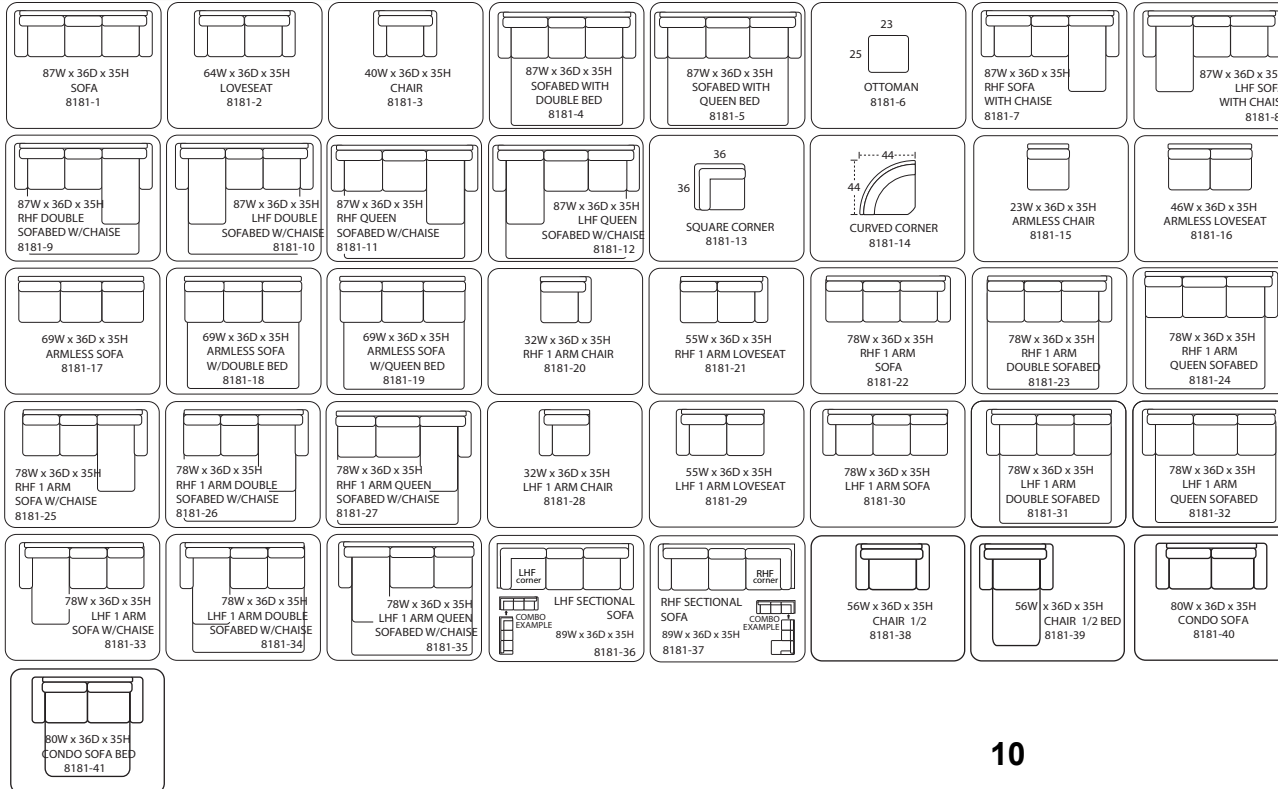

STYLE #	DESCRIPTION
8181 -1	SOFA
-40	CONDO SOFA
-36	ARM LHF SECTIONAL SOFA
-37	ARM RHF SECTIONAL SOFA
-2	LOVE SEAT
-3	CHAIR
-38	CHAIR & 1/2
-39	CHAIR & 1/2 SOFA BED
-41	CONDO SOFA BED (2 over 2) DOUBLE
-4	DOUBLE SOFA BED (full size sofa)
-5	QUEEN SOFA BED (full size sofa)
-6	OTTOMAN 23" X 25" PILLOW TOP
-7	RHF SOFA W/CHAISE
-8	LHF SOFA W/CHAISE
-9	RHF SOFA W/CHAISE DOUBLE BED
-10	LHF SOFA W/CHAISE DOUBLE BED
-11	RHF SOFA W/CHAISE QUEEN BED
-12	LHF SOFA W/CHAISE QUEEN BED
-13	SQUARE CORNER
-14	PIE CORNER
-15	ARMLESS CHAIR
-16	ARMLESS LOVE SEAT
-17	ARMLESS SOFA
-18	ARMLESS DOUBLE SOFA BED
-19	ARMLESS QUEEN SOFA BED
-20	RHF 1-ARM CHAIR
-21	RHF 1-ARM LOVE SEAT
-22	RHF 1- ARM SOFA
-23	RHF 1-ARM DOUBLE SOFA BED
-24	RHF1-ARM QUEEN SOFA BED
-25	RHF 1-ARM SOFA W/CHAISE
-26	RHF 1-ARM SOFA W/CHAISE DOUBLE BED
-27	RHF 1-ARM SOFA W/CHAISE QUEEN BED
-28	LHF 1-ARM CHAIR
-29	LHF 1-ARM LOVE SEAT
-30	LHF 1- ARM SOFA
-31	LHF 1-ARM DOUBLE SOFA BED
-32	LHF1-ARM QUEEN SOFA BED
-33	LHF 1-ARM SOFA W/CHAISE
-34	LHF 1-ARM SOFA W/CHAISE DOUBLE BED
-35	LHF 1-ARM SOFA W/CHAISE QUEEN BED