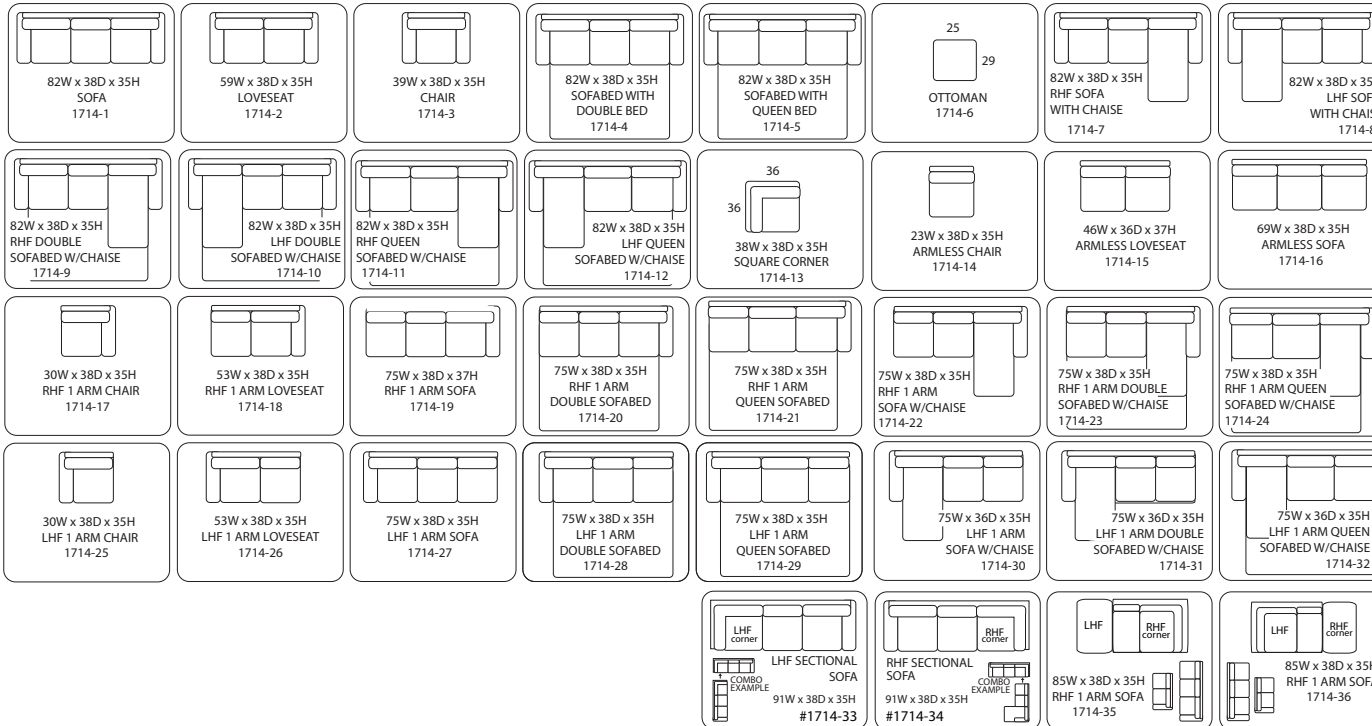

SEMI ATTACHED BACK KNIFE EDGE WELT
T CUSHION BACK
BOX SEAT DOUBLE WELT T SEAT CUSHION
SEAT FOAM 1.9 LB FOAM
SPRING SINUOUS SPRING CONSTRUCTION
2 TOSS PILLOWS AVAILABLE 20 X 20
YOUR FABRIC CHOICE WITH SELF WELT - FIBER FILLED

STYLE #	DESCRIPTION
1714 -1	SOFA
-2	LOVE SEAT
-3	CHAIR
-4	DOUBLE SOFA BED (full size sofa)
-5	QUEEN SOFA BED (full size sofa)
-6	OTTOMAN
-7	RHF SOFA W/CHAISE
-8	LHF SOFA W/CHAISE
-9	RHF SOFA W/CHAISE DOUBLE BED
-10	LHF SOFA W/CHAISE DOUBLE BED
-11	RHF SOFA W/CHAISE QUEEN BED
-12	LHF SOFA W/CHAISE QUEEN BED
-13	SQUARE CORNER
-14	ARMLESS CHAIR
-15	ARMLESS LOVE SEAT
-16	ARMLESS SOFA
-17	RHF 1-ARM CHAIR
-18	RHF 1-ARM LOVE SEAT
-19	RHF 1- ARM SOFA
-20	RHF 1-ARM DOUBLE SOFA BED
-21	RHF1-ARM QUEEN SOFA BED
-22	RHF 1-ARM SOFA W/CHAISE
-23	RHF 1-ARM SOFA W/CHAISE DOUBLE BED
-24	RHF 1-ARM SOFA W/CHAISE QUEEN BED
-25	LHF 1-ARM CHAIR
-26	LHF 1-ARM LOVE SEAT
-27	LHF 1- ARM SOFA
-28	LHF 1-ARM DOUBLE SOFA BED
-29	LHF1-ARM QUEEN SOFA BED
-30	LHF 1-ARM SOFA W/CHAISE
-31	LHF 1-ARM SOFA W/CHAISE DOUBLE BED
-32	LHF 1-ARM SOFA W/CHAISE QUEEN BED
-33	ARM LHF SECTIONAL SOFA
-34	ARM RHF SECTIONAL SOFA
-35	RHF 1 ARM SOFA CHAISE SECTIONAL
-36	LHF 1 ARM SOFA CHAISE SECTIONAL