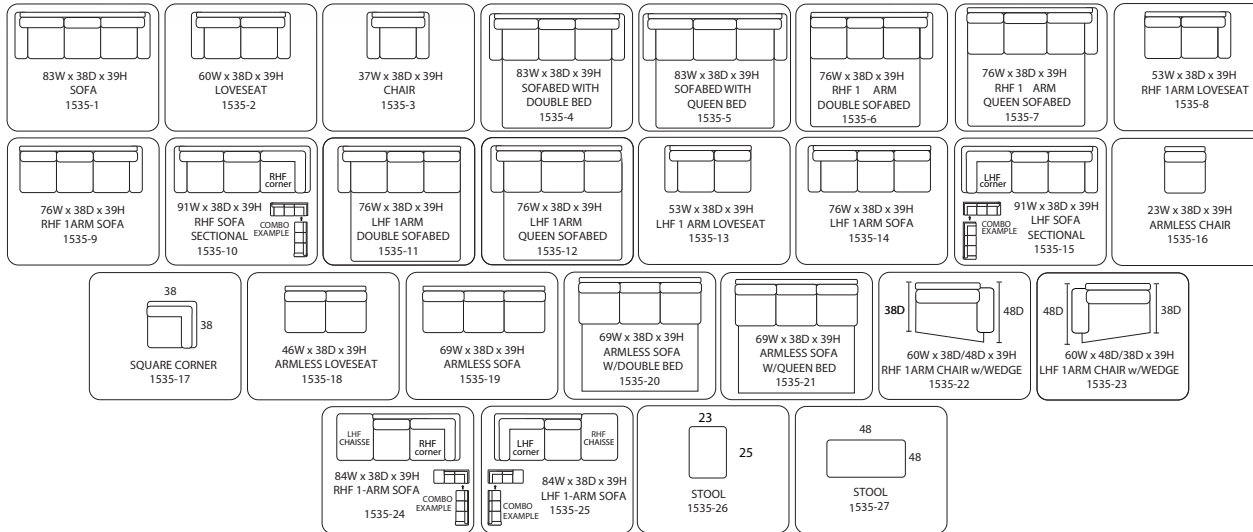

CHOOSE YOUR STYLE.
CHOOSE YOUR FABRIC.
CHOOSE YOUR TRIM.
CHOOSE YOUR FINISH.
CHOOSE YOUR SHAPE.
CHOOSE AN ACCESSORY.

DESIGN IT YOUR WAY.

*SEMI ATTACHED BACK KNIFE EDGE WELT
T CUSHION BACK
BOX SEAT DOUBLE WELT T SEAT CUSHION
SEAT FOAM 1.9 LB FOAM
SPRING SINUOUS SPRING CONSTRUCTION
2 TOSS PILLOWS AVAILABLE 20 X 20
YOUR FABRIC CHOICE WITH SELF WELT - FIBER FILLED*