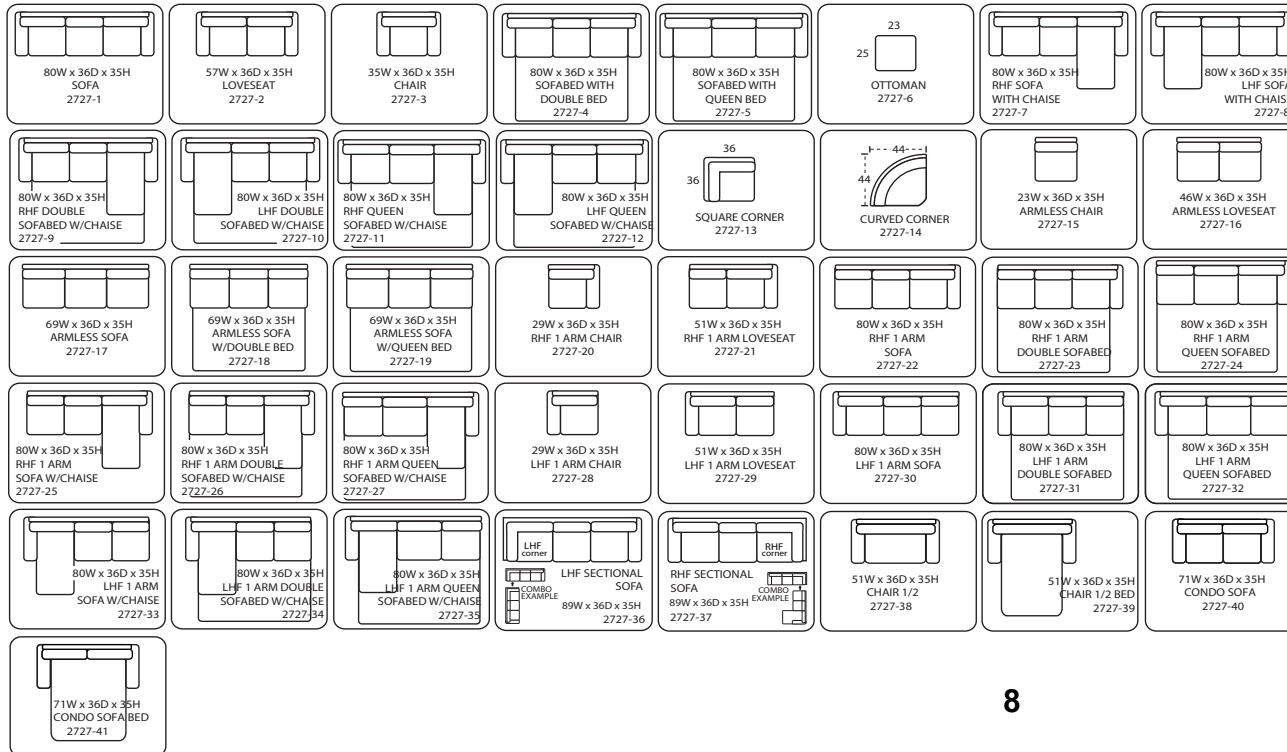

STYLE #	DESCRIPTION
2727 -1	SOFA
-40	CONDO SOFA
-36	ARM LHF SECTIONAL SOFA
-37	ARM RHF SECTIONAL SOFA
-2	LOVE SEAT
-3	CHAIR
-38	CHAIR & 1/2
-39	CHAIR & 1/2 SOFA BED
-41	CONDO SOFA BED (2 over 2)
-4	DOUBLE SOFA BED (full size sofa)
-5	QUEEN SOFA BED (full size sofa)
-6	OTTOMAN
-7	RHF SOFA W/CHAISE
-8	LHF SOFA W/CHAISE
-9	RHF SOFA W/CHAISE DOUBLE BED
-10	LHF SOFA W/CHAISE DOUBLE BED
-11	RHF SOFA W/CHAISE QUEEN BED
-12	LHF SOFA W/CHAISE QUEEN BED
-13	SQUARE CORNER
-14	PIE CORNER
-15	ARMLESS CHAIR
-16	ARMLESS LOVE SEAT
-17	ARMLESS SOFA
-18	ARMLESS DOUBLE SOFA BED
-19	ARMLESS QUEEN SOFA BED
-20	RHF 1-ARM CHAIR
-21	RHF 1-ARM LOVE SEAT
-22	RHF 1- ARM SOFA
-23	RHF 1-ARM DOUBLE SOFA BED
-24	RHF1-ARM QUEEN SOFA BED
-25	RHF 1-ARM SOFA W/CHAISE
-26	RHF 1-ARM SOFA W/CHAISE DOUBLE BED
-27	RHF 1-ARM SOFA W/CHAISE QUEEN BED
-28	LHF 1-ARM CHAIR
-29	LHF 1-ARM LOVE SEAT
-30	LHF 1- ARM SOFA
-31	LHF 1-ARM DOUBLE SOFA BED
-32	LHF1-ARM QUEEN SOFA BED
-33	LHF 1-ARM SOFA W/CHAISE
-34	LHF 1-ARM SOFA W/CHAISE DOUBLE BED
-35	LHF 1-ARM SOFA W/CHAISE QUEEN BED