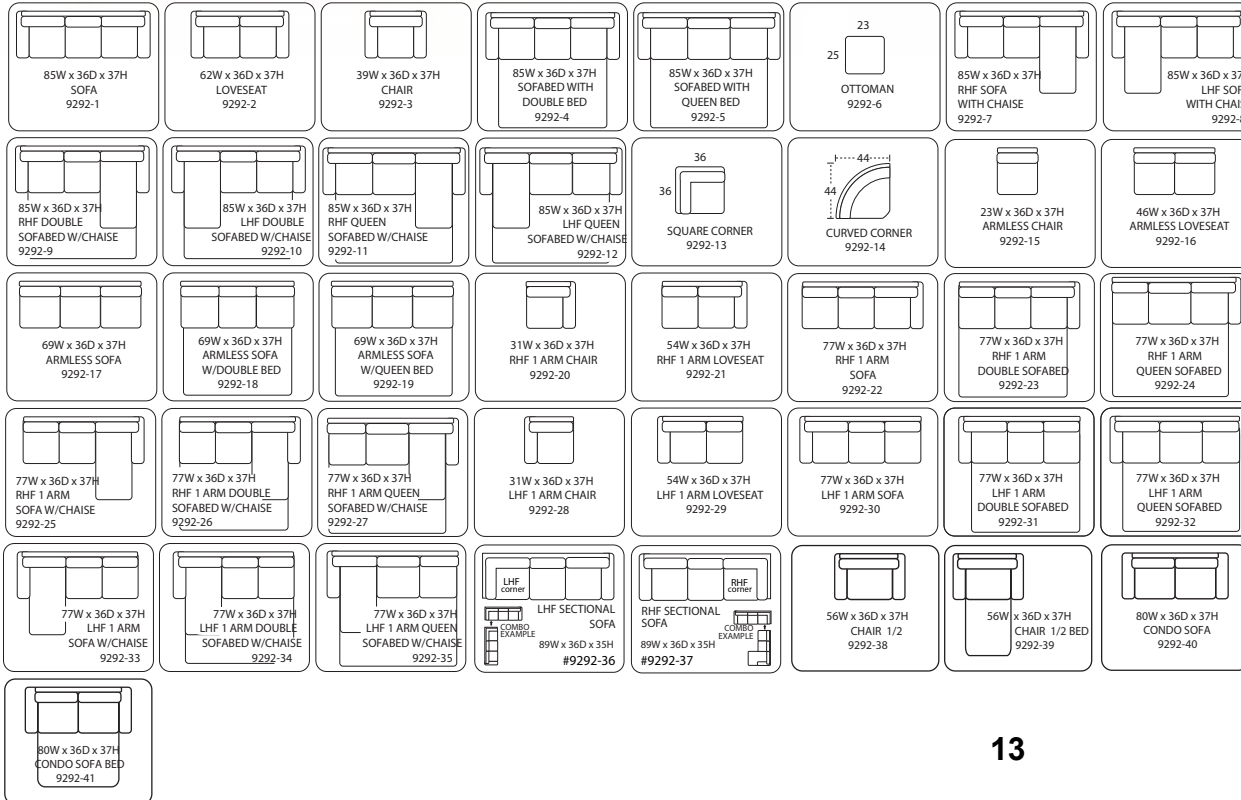

STYLE #	DESCRIPTION
9292 -1	SOFA
-40	CONDO SOFA
-36	ARM LHF SECTIONAL SOFA
-37	ARM RHF SECTIONAL SOFA
-2	LOVE SEAT
-3	CHAIR
-38	CHAIR & 1/2
-39	CHAIR & 1/2 SOFA BED
-41	CONDO SOFA BED (2 over 2) Double
-4	DOUBLE SOFA BED (full size sofa)
-5	QUEEN SOFA BED (full size sofa)
-6	OTTOMAN 23" x 25" Pillow Top
-7	RHF SOFA W/CHAISE
-8	LHF SOFA W/CHAISE
-9	RHF SOFA W/CHAISE DOUBLE BED
-10	LHF SOFA W/CHAISE DOUBLE BED
-11	RHF SOFA W/CHAISE QUEEN BED
-12	LHF SOFA W/CHAISE QUEEN BED
-13	SQUARE CORNER
-14	PIE CORNER
-15	ARMLESS CHAIR
-16	ARMLESS LOVE SEAT
-17	ARMLESS SOFA
-18	ARMLESS DOUBLE SOFA BED
-19	ARMLESS QUEEN SOFA BED
-20	RHF 1-ARM CHAIR
-21	RHF 1-ARM LOVE SEAT
-22	RHF 1- ARM SOFA
-23	RHF 1-ARM DOUBLE SOFA BED
-24	RHF1-ARM QUEEN SOFA BED
-25	RHF 1-ARM SOFA W/CHAISE
-26	RHF 1-ARM SOFA W/CHAISE DOUBLE BED
-27	RHF 1-ARM SOFA W/CHAISE QUEEN BED
-28	LHF 1-ARM CHAIR
-29	LHF 1-ARM LOVE SEAT
-30	LHF 1- ARM SOFA
-31	LHF 1-ARM DOUBLE SOFA BED
-32	LHF1-ARM QUEEN SOFA BED
-33	LHF 1-ARM SOFA W/CHAISE
-34	LHF 1-ARM SOFA W/CHAISE DOUBLE BED
-35	LHF 1-ARM SOFA W/CHAISE QUEEN BED