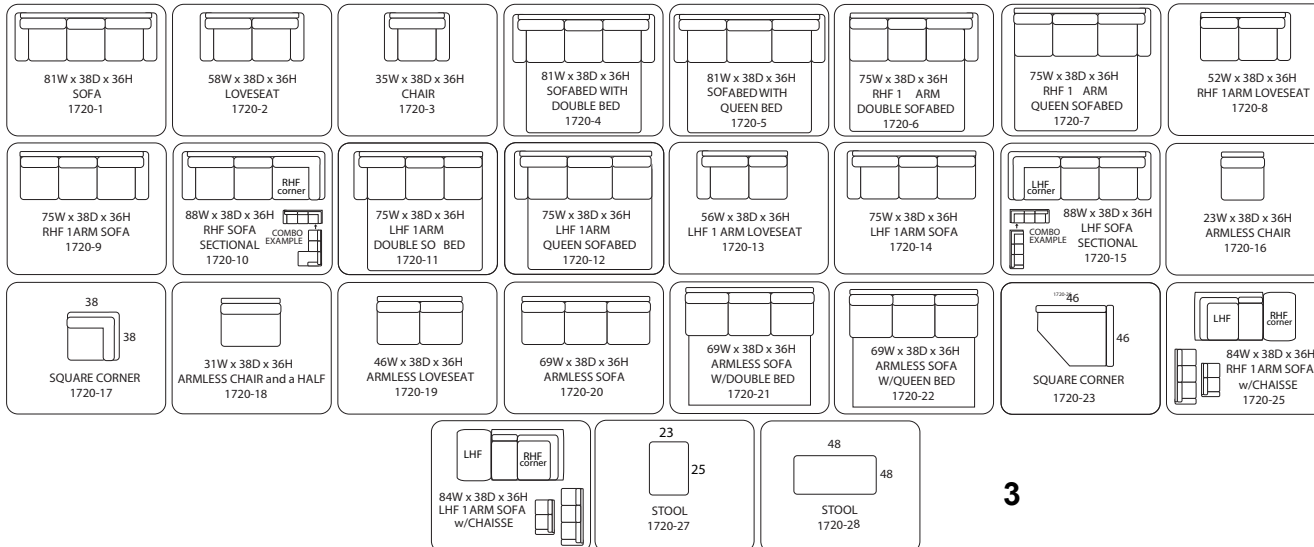

STYLE #	DESCRIPTION
1720 -1	Sofa
-2	Love Seat
-3	Chair
-4	Double Sofa Bed (full size sofa)
-5	Queen Sofa Bed (full size sofa)
-6	RHF 1-Arm Double Sofa Bed Full Size
-7	RHF 1-Arm Queen Sofa Bed Full Size
-8	RHF 1-Arm Love Seat
-9	RHF 1-Arm Sofa
-10	RHF Sofa Section arm
-11	LHF 1-Arm Double Sofa Bed
-12	LHF 1-Arm Queen Sofa Bed Full Size
-13	LHF 1-Arm Love Seat
-14	LHF 1-Arm Sofa
-15	LHF Sofa Section arm
-16	Armless Chair (23"w)
-17	Square Corner
-18	Armless Chair & 1/2 (31")
-19	Armless Love Seat
-20	Armless Sofa
-21	Armless Double Sofa bed
-22	Armless Queen Sofa bed
-23	Square Corner with Front Edge
-25	RHF Sofa w/Chaise
-26	LHF Sofa w/Chaise
-27	Ottoman (23" x 25") PILLOW TOP
-28	Ottoman (48" x 48") TIGHT TOP