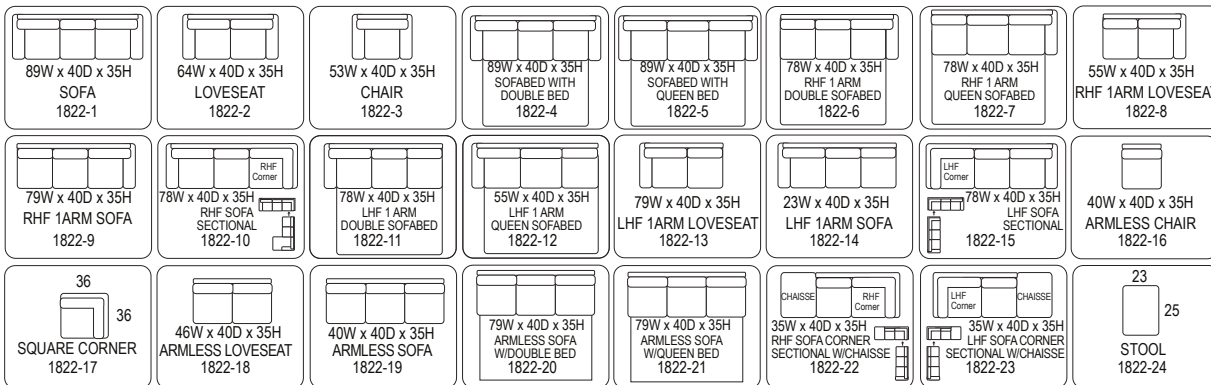

**PROUDLY MADE IN
CANADA**

*SEMI ATTACHED BACK BOX DOUBLE STITCH
BOX SEAT DOUBLE STITCH
SEAT FOAM 1.9 LB FOAM
SPRING SINUOUS SPRING CONSTRUCTION
TOSS PILLOWS - N/A*

STYLE #	DESCRIPTION
1822 -1	Sofa
-2	Love Seat
-3	Chair
-4	Double Sofa Bed
-5	Queen Sofa Bed
-6	RHF 1-Arm Double Sofa Bed
-7	RHF 1-Arm Queen Sofa Bed
-8	RHF 1-Arm Love Seat
-9	RHF 1-Arm Sofa
-10	ARM RHF Sofa Section arm
-11	LHF 1-Arm Double Sofa Bed
-12	LHF 1-Arm Queen Sofa Bed
-13	LHF 1-Arm Love Seat
-14	LHF 1-Arm Sofa
-15	LHF Sofa Section arm
-16	Armless Chair
-17	Square Corner
-18	Armless Love Seat
-19	Armless Sofa
-20	Armless Double Sofa bed
-21	Armless Queen Sofa bed
-22	RHF Sofa Corner Sectional w /Chaise
-23	LHF Sofa Corner Sectional w /Chaise
-24	Stool 23" X 25"