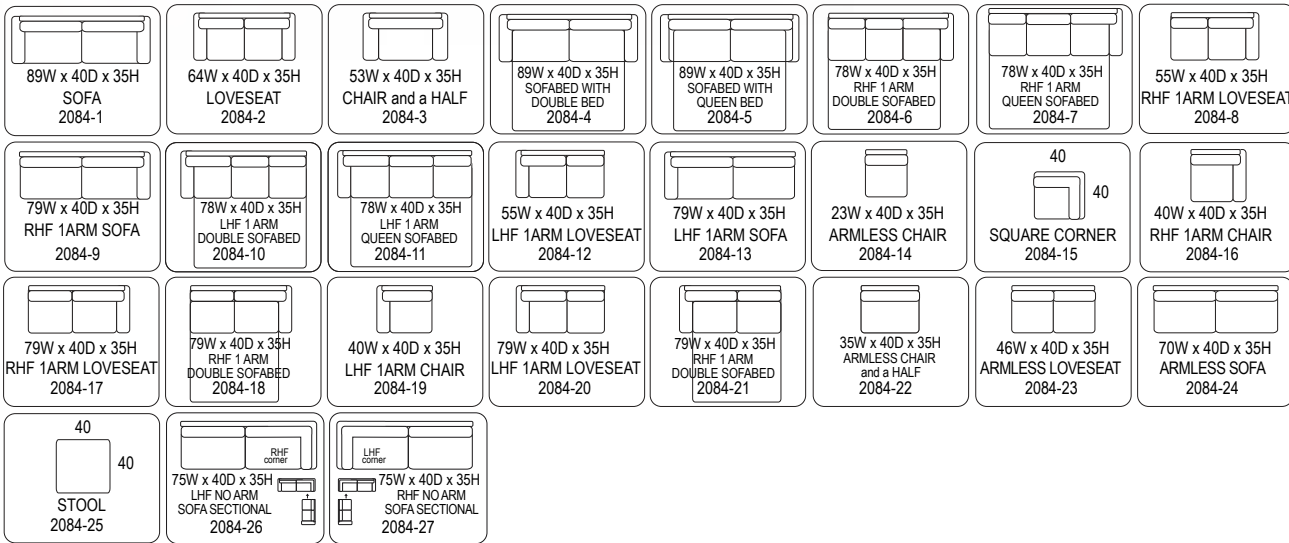

STYLE #	DESCRIPTION
2084 -1	Sofa - 35" Seat
-2	Love Seat - 23" Seat
-3	Chair - 23" Seat
-4	Double Sofa Bed (full size sofa)35" SEAT
-5	Queen Sofa Bed (full size sofa)35" SEAT
-6	RHF 1-Arm Double Sofa Bed 23" SEAT
-7	RHF 1-Arm Queen Sofa Bed 23" SEAT
-8	RHF 1-Arm Love Seat 35" SEAT
-9	RHF 1-Arm Sofa 23" SEAT
-10	LHF 1-Arm Double Sofa Bed 23" SEAT
-11	LHF 1-Arm Queen Sofa Bed 23" SEAT
-12	LHF 1-Arm Love Seat 23" SEAT
-13	LHF 1-Arm Sofa 35" SEAT
-14	Armless Chair 23" SEAT
-15	Square Corner
-16	RHF 1-Arm Chair 31" SEAT
-17	RHF 1-Arm Love Seat 35" SEAT
-18	RHF 1-Arm Double Sofa Bed 35" SEAT
-19	LHF 1-Arm Chair 31" SEAT
-20	LHF 1-Arm Love Seat 35" SEAT
-21	LHF 1-Arm Double Sofa Bed 35" SEAT
-22	Armless Chair 35" SEAT
-23	Armless Love Seat 23" SEAT
-24	Armless Sofa 35" SEAT
-25	Stool 40' x 40"
-26	LHF No Arm Sofa Corner Section 35" X 29"
-27	RHF No Arm Sofa Corner Section 35" X 29"