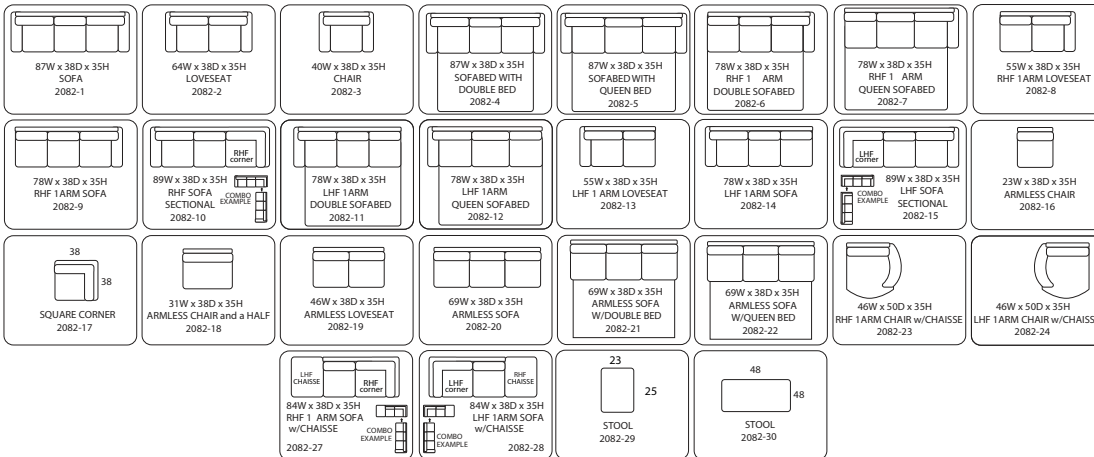

STYLE #	DESCRIPTION
2082 -1	Sofa
-2	Love Seat
-3	Chair
-4	Double Sofa Bed (full size sofa)
-5	Queen Sofa Bed (full size sofa)
-6	RHF 1-Arm Double Sofa Bed
-7	RHF 1-Arm Queen Sofa Bed
-8	RHF 1-Arm Love Seat
-9	RHF 1-Arm Sofa
-10	RHF Sofa Section arm
-11	LHF 1-Arm Double Sofa Bed
-12	LHF 1-Arm Queen Sofa Bed
-13	LHF 1-Arm Love Seat
-14	LHF 1-Arm Sofa
-15	LHF Sofa Section arm
-16	Armless Chair (23"w)
-17	Square Corner
-18	Armless Chair & 1/2 (31")
-19	Armless Love Seat
-20	Armless Sofa
-21	Armless Double Sofa bed
-22	Armless Queen Sofa bed
-23	RHF 1-Arm Chair w/chaise(CURVED)
-24	LHF 1-Arm Chair w/chaise(CURVED)
-27	RHF Sofa w/Chaise
-28	LHF Sofa w/Chaise
-29	Ottoman (23" x 25") PILLOW TOP
-30	Ottoman (48" x 48") TIGHT TOP