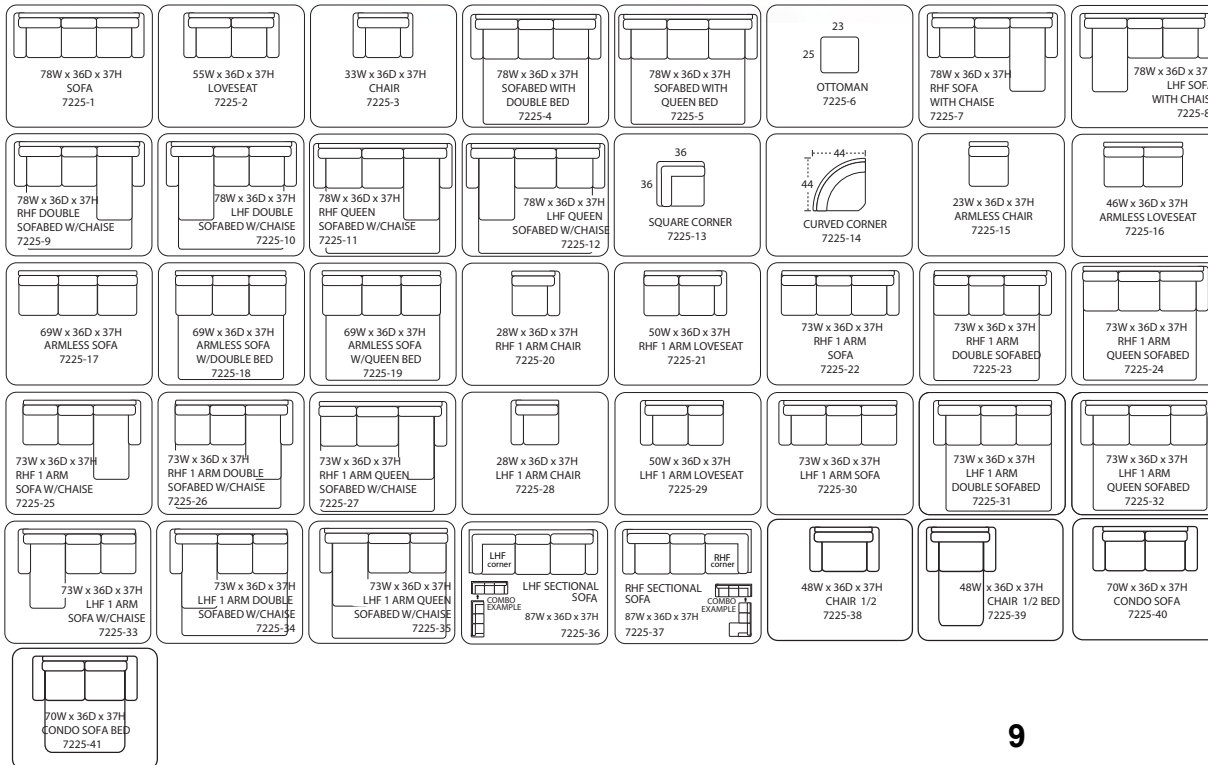

STYLE #	DESCRIPTION
7225 -1	SOFA
-40	CONDO SOFA
-36	ARM LHF SECTIONAL SOFA
-37	ARM RHF SECTIONAL SOFA
-2	LOVE SEAT
-3	CHAIR
-38	CHAIR & 1/2
-39	CHAIR & 1/2 SOFA BED
-41	CONDO SOFA BED (2 over 2) DOUBLE
-4	DOUBLE SOFA BED (full size sofa)
-5	QUEEN SOFA BED (full size sofa)
-6	OTTOMAN 23" X25" PILLOW TOP
-7	RHF SOFA W/CHAISE
-8	LHF SOFA W/CHAISE
-9	RHF SOFA W/CHAISE DOUBLE BED
-10	LHF SOFA W/CHAISE DOUBLE BED
-11	RHF SOFA W/CHAISE QUEEN BED
-12	LHF SOFA W/CHAISE QUEEN BED
-13	SQUARE CORNER
-14	PIE CORNER
-15	ARMLESS CHAIR
-16	ARMLESS LOVE SEAT
-17	ARMLESS SOFA
-18	ARMLESS DOUBLE SOFA BED
-19	ARMLESS QUEEN SOFA BED
-20	RHF 1-ARM CHAIR
-21	RHF 1-ARM LOVE SEAT
-22	RHF 1- ARM SOFA
-23	RHF 1-ARM DOUBLE SOFA BED
-24	RHF1-ARM QUEEN SOFA BED
-25	RHF 1-ARM SOFA W/CHAISE
-26	RHF 1-ARM SOFA W/CHAISE DOUBLE BED
-27	RHF 1-ARM SOFA W/CHAISE QUEEN BED
-28	LHF 1-ARM CHAIR
-29	LHF 1-ARM LOVE SEAT
-30	LHF 1- ARM SOFA
-31	LHF 1-ARM DOUBLE SOFA BED
-32	LHF1-ARM QUEEN SOFA BED
-33	LHF 1-ARM SOFA W/CHAISE
-34	LHF 1-ARM SOFA W/CHAISE DOUBLE BED
-35	LHF 1-ARM SOFA W/CHAISE QUEEN BED