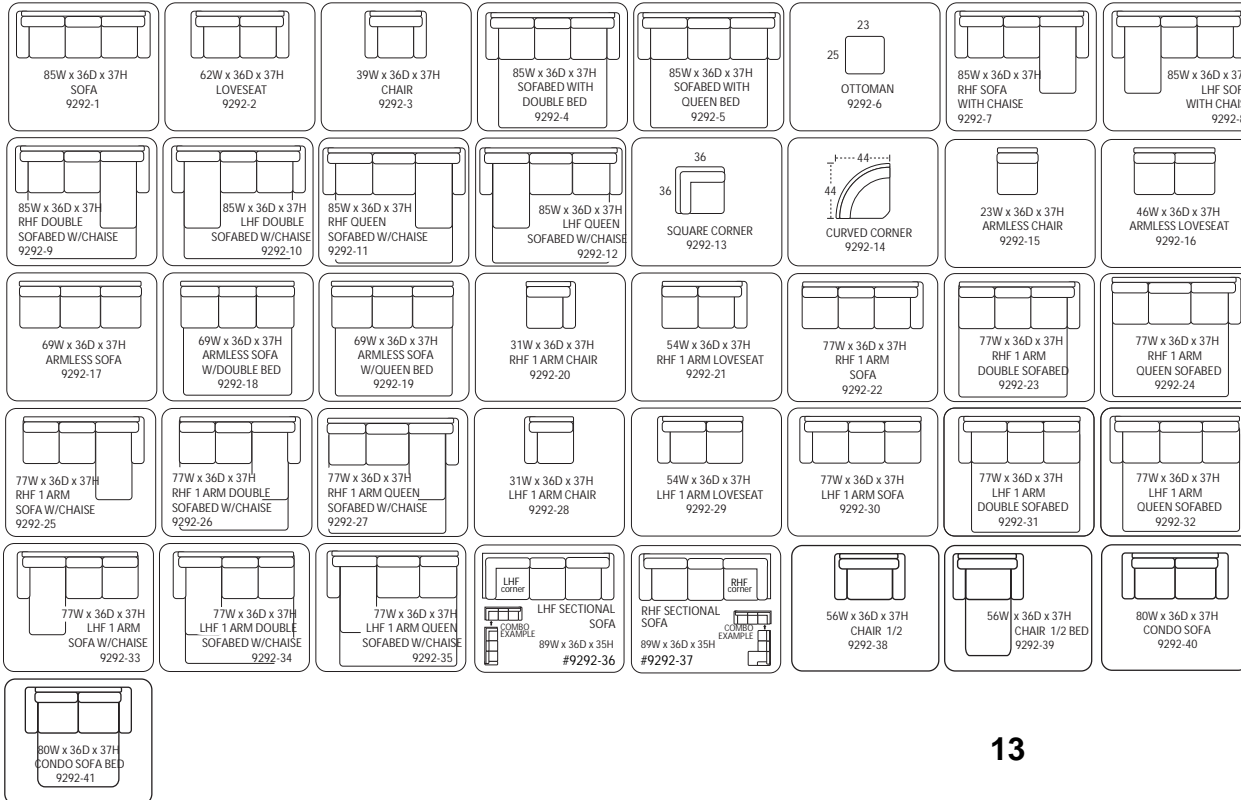

Model 9292

Design Your Comfort Your Own Way

	LENGTH	DEPTH	HEIGHT
CONDO SOFA	80"	36"	37"
CONDO SOFA BED	80"	36"	37"

SEMI ATTACHED BACK BOX DOUBLE STITCH

BOX SEAT DOUBLE STITCH

SEAT FOAM 1.9 LB FOAM

SPRING SINUOUS SPRING CONSTRUCTION

2 TOSS PILLOWS AVAILABLE 18 X 18

YOUR FABRIC CHOICE WITH SELF WELT - FIBER FILLED

STYLE #	DESCRIPTION
9292 -1	SOFA
-40	CONDO SOFA
-36	ARM LHF SECTIONAL SOFA
-37	ARM RHF SECTIONAL SOFA
-2	LOVE SEAT
-3	CHAIR
-38	CHAIR & 1/2
-39	CHAIR & 1/2 SOFA BED
-41	CONDO SOFA BED (2 over 2) Double
-4	DOUBLE SOFA BED (full size sofa)
-5	QUEEN SOFA BED (full size sofa)
-6	OTTOMAN 23" x 25" Pillow Top
-7	RHF SOFA W/CHAISE
-8	LHF SOFA W/CHAISE
-9	RHF SOFA W/CHAISE DOUBLE BED
-10	LHF SOFA W/CHAISE DOUBLE BED
-11	RHF SOFA W/CHAISE QUEEN BED
-12	LHF SOFA W/CHAISE QUEEN BED
-13	SQUARE CORNER
-14	PIE CORNER
-15	ARMLESS CHAIR
-16	ARMLESS LOVE SEAT
-17	ARMLESS SOFA
-18	ARMLESS DOUBLE SOFA BED
-19	ARMLESS QUEEN SOFA BED
-20	RHF 1-ARM CHAIR
-21	RHF 1-ARM LOVE SEAT
-22	RHF 1- ARM SOFA
-23	RHF 1-ARM DOUBLE SOFA BED
-24	RHF1-ARM QUEEN SOFA BED
-25	RHF 1-ARM SOFA W/CHAISE
-26	RHF 1-ARM SOFA W/CHAISE DOUBLE BED
-27	RHF 1-ARM SOFA W/CHAISE QUEEN BED
-28	LHF 1-ARM CHAIR
-29	LHF 1-ARM LOVE SEAT
-30	LHF 1- ARM SOFA
-31	LHF 1-ARM DOUBLE SOFA BED
-32	LHF1-ARM QUEEN SOFA BED
-33	LHF 1-ARM SOFA W/CHAISE
-34	LHF 1-ARM SOFA W/CHAISE DOUBLE BED
-35	LHF 1-ARM SOFA W/CHAISE QUEEN BED