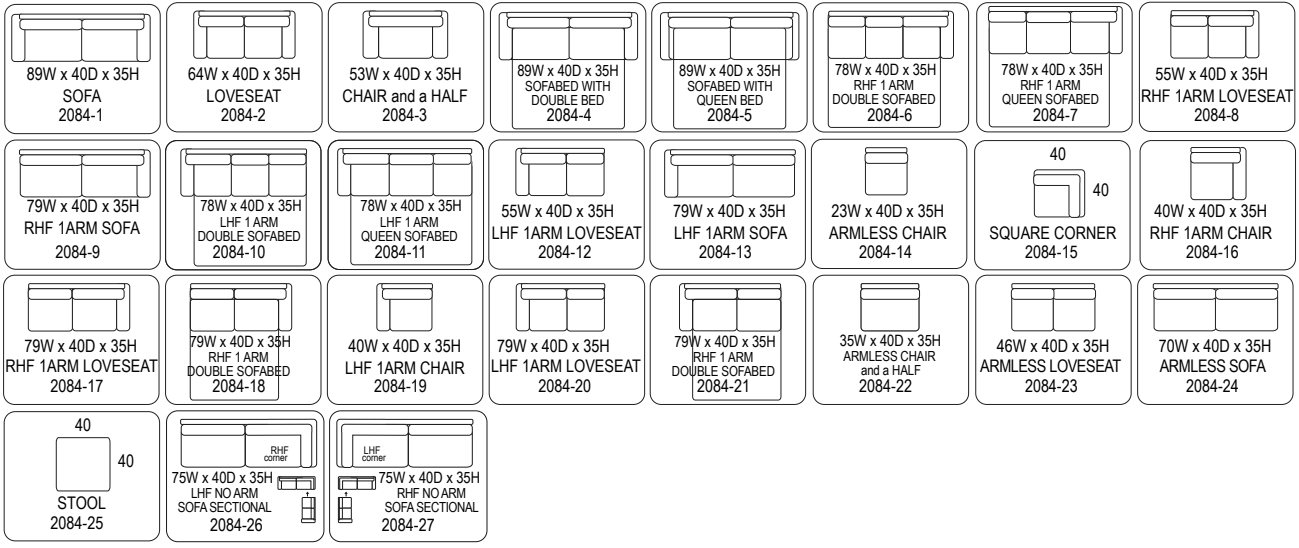

PROUDLY MADE IN
CANADA

LOOSE BACK BOX DOUBLE STITCH
BOX SEAT DOUBLE STITCH
SEAT FOAM 1.9 LB FOAM
SPRING SINUOUS SPRING CONSTRUCTION
2 TOSS PILLOWS AVAILABLE 20 X 20
YOUR FABRIC CHOICE WITH SELF WELT - FIBER FILLED

| STYLE # | DESCRIPTION |
|---------|--|
| 2084 -1 | Sofa - 35" Seat |
| -2 | Love Seat - 23" Seat |
| -3 | Chair - 23" Seat |
| -4 | Double Sofa Bed (full size sofa)35" SEAT |
| -5 | Queen Sofa Bed (full size sofa)35" SEAT |
| -6 | RHF 1-Arm Double Sofa Bed 23" SEAT |
| -7 | RHF 1-Arm Queen Sofa Bed 23" SEAT |
| -8 | RHF 1-Arm Love Seat 35" SEAT |
| -9 | RHF 1-Arm Sofa 23" SEAT |
| -10 | LHF 1-Arm Double Sofa Bed 23" SEAT |
| -11 | LHF 1-Arm Queen Sofa Bed 23" SEAT |
| -12 | LHF 1-Arm Love Seat 23" SEAT |
| -13 | LHF 1-Arm Sofa 35" SEAT |
| -14 | Armless Chair 23" SEAT |
| -15 | Square Corner |
| -16 | RHF 1-Arm Chair 31" SEAT |
| -17 | RHF 1-Arm Love Seat 35" SEAT |
| -18 | RHF 1-Arm Double Sofa Bed 35" SEAT |
| -19 | LHF 1-Arm Chair 31" SEAT |
| -20 | LHF 1-Arm Love Seat 35" SEAT |
| -21 | LHF 1-Arm Double Sofa Bed 35" SEAT |
| -22 | Armless Chair 35" SEAT |
| -23 | Armless Love Seat 23" SEAT |
| -24 | Armless Sofa 35" SEAT |
| -25 | Stool 40' x 40" |
| -26 | LHF No Arm Sofa Corner Section 35" X 29" |
| -27 | RHF No Arm Sofa Corner Section 35" X 29" |